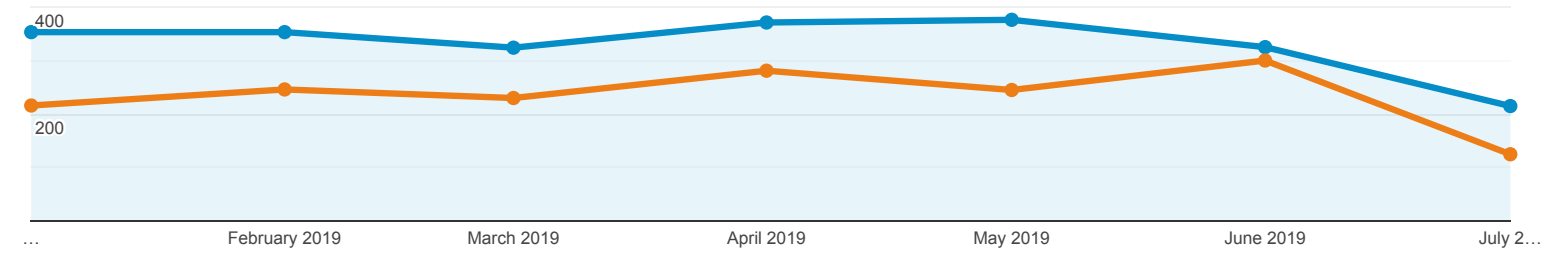

Overview

All Users
 +0.00% Users

Jan 1, 2019 - Jul 18, 2019
 Compare to: Jan 1, 2018 - Jul 18, 2018

Explorer

Summary

Jan 1, 2019 - Jul 18, 2019: ● Users
Jan 1, 2018 - Jul 18, 2018: ● Users

Device Category	Acquisition			Behavior			Conversions Goal 1: Phone Mtg Downloads		
	Users	New Users	Sessions	Bounce Rate	Pages / Session	Avg. Session Duration	Phone Mtg Downloads (Goal 1 Conversion Rate)	Phone Mtg Downloads (Goal 1 Completions)	Phone Mtg Downloads (Goal 1 Value)
	38.18% ▲ 2,045 vs 1,480	37.55% ▲ 1,956 vs 1,422	55.28% ▲ 3,340 vs 2,151	10.38% ▲ 64.04% vs 58.02%	12.38% ▼ 2.10 vs 2.40	13.50% ▼ 00:01:21 vs 00:01:34	0.00% 0.00% vs 0.00%	0.00% 0 vs 0	0.00% \$0.00 vs \$0.00
1. desktop									
Jan 1, 2019 - Jul 18, 2019	1,232 (60.22%)	1,199 (61.30%)	1,677 (50.21%)	65.18%	2.44	00:01:27	0.00%	0 (0.00%)	\$0.00 (0.00%)
Jan 1, 2018 - Jul 18, 2018	860 (58.11%)	835 (58.72%)	1,155 (53.70%)	55.15%	2.83	00:01:51	0.00%	0 (0.00%)	\$0.00 (0.00%)
% Change	43.26%	43.59%	45.19%	18.18%	-13.81%	-22.23%	0.00%	0.00%	0.00%
2. mobile									
Jan 1, 2019 - Jul 18, 2019	694 (33.92%)	651 (33.28%)	1,339 (40.09%)	60.27%	1.76	00:01:07	0.00%	0 (0.00%)	\$0.00 (0.00%)
Jan 1, 2018 - Jul 18, 2018	501 (33.85%)	476 (33.47%)	829 (38.54%)	62.24%	1.83	00:01:02	0.00%	0 (0.00%)	\$0.00 (0.00%)
% Change	38.52%	36.76%	61.52%	-3.17%	-3.73%	8.17%	0.00%	0.00%	0.00%
3. tablet									
Jan 1, 2019 - Jul 18, 2019	120 (5.87%)	106 (5.42%)	324 (9.70%)	73.77%	1.75	00:01:50	0.00%	0 (0.00%)	\$0.00 (0.00%)
Jan 1, 2018 - Jul 18, 2018	119 (8.04%)	111 (7.81%)	167 (7.76%)	56.89%	2.22	00:02:08	0.00%	0 (0.00%)	\$0.00 (0.00%)
% Change	0.84%	-4.50%	94.01%	29.67%	-21.37%	-14.33%	0.00%	0.00%	0.00%